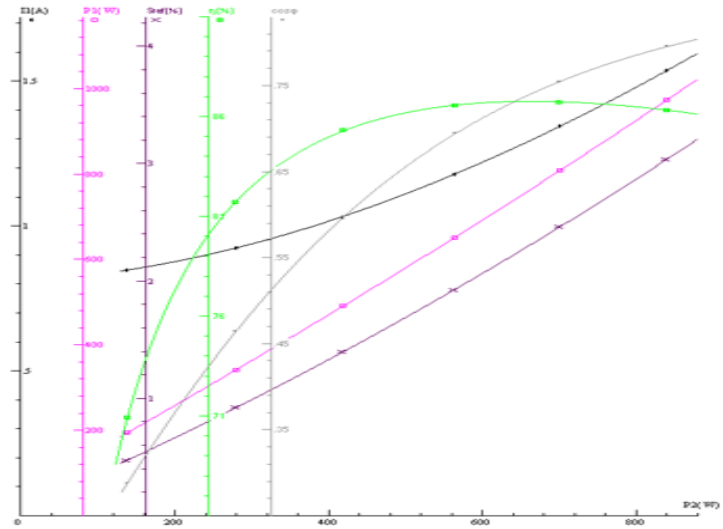

All data shown at HIGH voltage setting

Format STD 3 Phase

Electrical Data		General Data	
Rated Motor Output Power	0.75 HP	Frame Size	56
Rated Motor Speed	1760 r/min	Enclosure	TENV
Rated Motor Voltage (3 Phase)	230|460-60 Volts - HZ	Approximate Weight	45.7
Rated Motor Current	2.42/1.21 Amps	NEMA Design	B
Service Factor	1.25	IP Rating	69K
KVA Code	N	Insulation Class	F
Nominal Efficiency	85.5 %	Tropicalization	YES
Nominal Power Factor	0.68 cosθ	Duty	Cont.
Full Load Torque Ft-Lb	2.227552 Ft-Lb	Cable Entry	0
Temp Rise @ Full Load °C	50.1	Feet Removable	NO
Efficiency Level	IE3 - NEMA Premium	Double Drilled	0

Load Data	RPM	Trq %FL	Current Amps	Rated Ambient (°C)
Locked Rotor	-	347	10	40
Breakdown	-	446	-	Rated Altitude (M)
Pull Up	-	319	-	1000
125% of FL	1756	-	1.34	Coating
75% of FL	1775	-	1.03	unpainted - unpainted
50% of FL	1783	-	0.92	Shaft Grounding
No Load	--	-	0.82	NO

				Mechanical Data	
Hazardous Location				Bearing DE Side	6205 2RS
				Bearing NDE Side	6204 2RS
				Moment of Inertia	-- kg.m2
				Noise Level	Per NEMA dB (A)

CT VFD Range	--	Loaded Torque Curves	--
P1 = INPUT POWER (KW), S = Slip (% of Sync RPM), η = Efficiency (%), cosφ = Power Factor			

Certifications	UL	CSA	DOE
File Numbers	323353	224693	096A

Wiring Diagram 3PH 9 Lead Dual Voltage

3 Phase - YY/Y - 9 Lead
4,1 Blue / 5,2 White / 6,3 Org / 7 Yl / 8 Blk / 9 RD
Cast Iron- 1,2,3 Top - 4,5,6,7,8,9 Bottom
Aluminum - 4,5,6,8,9 Top - 1,2,3,7 Bottom