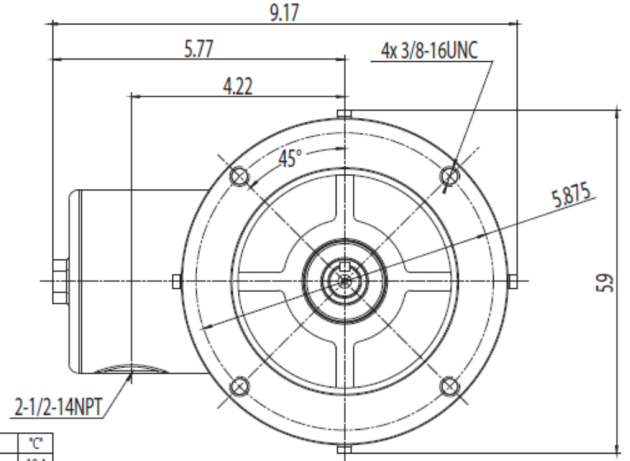

				Mechanical Data	
Hazardous Location				Bearing DE Side	6205 2RS
				Bearing NDE Side	6204 2RS
				Moment of Inertia	-- kg.m2
				Noise Level	Per NEMA dB (A)

CT VFD Range	--	<b>Loaded Torque Curves</b>	--
<b>P1 = INPUT POWER (KW), S = Slip (% of Sync RPM), η = Efficiency (%), cosφ = Power Factor</b>			

Certifications	UL	CSA	DOE
File Numbers	323353	224693	096A

**Wiring Diagram** 3PH 9 Lead Dual Voltage

**3 Phase - YY/Y - 9 Lead**  
 4,1 Blue / 5,2 White / 6,3 Org / 7 Yl / 8 Blk / 9 RD  
 Cast Iron- 1,2,3 Top - 4,5,6,7,8,9 Bottom  
 Aluminum - 4,5,6,8,9 Top - 1,2,3,7 Bottom

Model Number	SS3-TN-56C-4-D-0.75-RND-230 460-60
MFG PN	TSSN56 3/4U4B
List Price	--
Base Frame	RN-56C-SS-TF

HP	"C"
0.5 2P	10.4
0.33 4P	10.4
0.5 4P	11
0.75 2P	11
0.75 4P	11.6

MODEL NUMBER	RN-56C-AL-TF	ISSUE DATE:	5/2025
DIMENSIONS	IN		
CASTING MATERIAL	ALUMINUM	WWW.TECHTOPIND.COM	