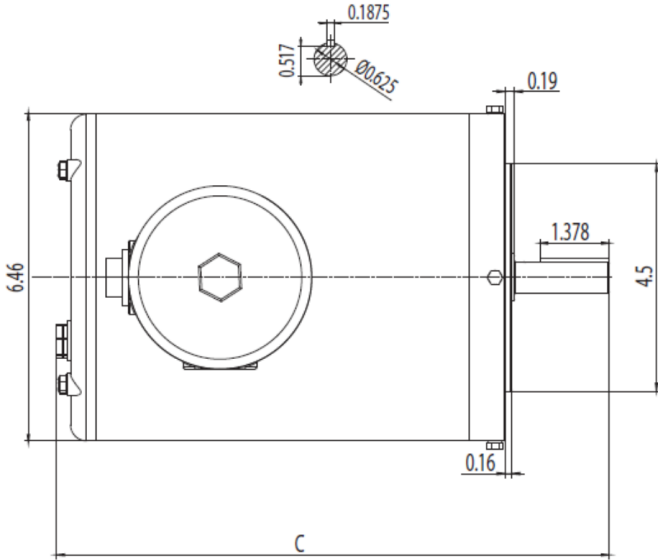

				Mechanical Data	
Hazardous Location				Bearing DE Side	6205 2RS
				Bearing NDE Side	6204 2RS
				Moment of Inertia	-- kg.m2
				Noise Level	Per NEMA dB (A)

CT VFD Range	--	<b>Loaded Torque Curves</b>	--
<b>P1 = INPUT POWER (KW), S = Slip (% of Sync RPM), η = Efficiency (%), cosφ = Power Factor</b>			

Certifications	UL	CSA	DOE
File Numbers	323353	224693	096A

**Wiring Diagram** 3PH 9 Lead Dual Voltage

**3 Phase - YY/Y - 9 Lead**  
 4,1 Blue / 5,2 White / 6,3 Org / 7 Yl / 8 Blk / 9 RD  
 Cast Iron- 1,2,3 Top - 4,5,6,7,8,9 Bottom  
 Aluminum - 4,5,6,8,9 Top - 1,2,3,7 Bottom

Model Number	SS3-TN-56C-4-D-0.75-RND-230 460-60
MFG PN	TSSN56 3/4U4B
List Price	--
Base Frame	RN-56C-SS-TF

HP	"C"
0.5 2P	10.4
0.33 4P	10.4
0.5 4P	11
0.75 2P	11
0.75 4P	11.6

MODEL NUMBER	RN-56C-AL-TF	ISSUE DATE:	5/2025
DIMENSIONS	IN		
CASTING MATERIAL	ALUMINUM	WWW.TECHTOPIND.COM	