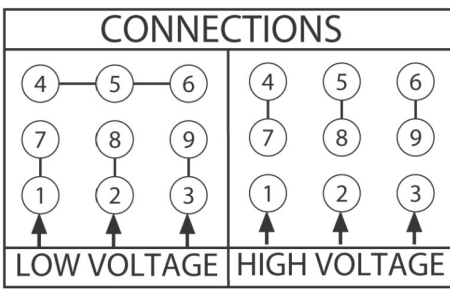

All data shown at HIGH voltage setting

Format STD 3 Phase

Electrical Data		General Data	
Rated Motor Output Power	0.75 HP	Frame Size	56
Rated Motor Speed	1760 r/min	Enclosure	TENV
Rated Motor Voltage (3 Phase)	230|460-60 Volts - HZ	Approximate Weight	45.7
Rated Motor Current	2.42/1.21 Amps	NEMA Design	B
Service Factor	1.25	IP Rating	69K
KVA Code	N	Insulation Class	F
Nominal Efficiency	85.5 %	Tropicalization	YES
Nominal Power Factor	0.68 cosθ	Duty	Cont.
Full Load Torque Ft-Lb	2.227552 Ft-Lb	Cable Entry	0
Temp Rise @ Full Load °C	50.1	Feet Removable	NO
Efficiency Level	IE3 - NEMA Premium	Double Drilled	0

Load Data	RPM	Trq %FL	Current Amps	Rated Ambient (°C)
Locked Rotor	-	347	10	40
Breakdown	-	446	-	Rated Altitude (M)
Pull Up	-	319	-	1000
125% of FL	1756	-	1.34	Coating
75% of FL	1775	-	1.03	unpainted - unpainted
50% of FL	1783	-	0.92	Shaft Grounding
No Load	--	-	0.82	NO

				Mechanical Data	
Hazardous Location				Bearing DE Side	6205 2RS
				Bearing NDE Side	6204 2RS
				Moment of Inertia	-- kg.m2
				Noise Level	Per NEMA dB (A)

CT VFD Range	--	Loaded Torque Curves	--
P1 = INPUT POWER (KW), S = Slip (% of Sync RPM), η = Efficiency (%), cosφ = Power Factor			

Certifications	UL	CSA	DOE
File Numbers	323353	224693	096A

Wiring Diagram 3PH 9 Lead Dual Voltage

3 Phase - YY/Y - 9 Lead
4,1 Blue / 5,2 White / 6,3 Org / 7 Yl / 8 Blk / 9 RD
Cast Iron- 1,2,3 Top - 4,5,6,7,8,9 Bottom
Aluminum - 4,5,6,8,9 Top - 1,2,3,7 Bottom