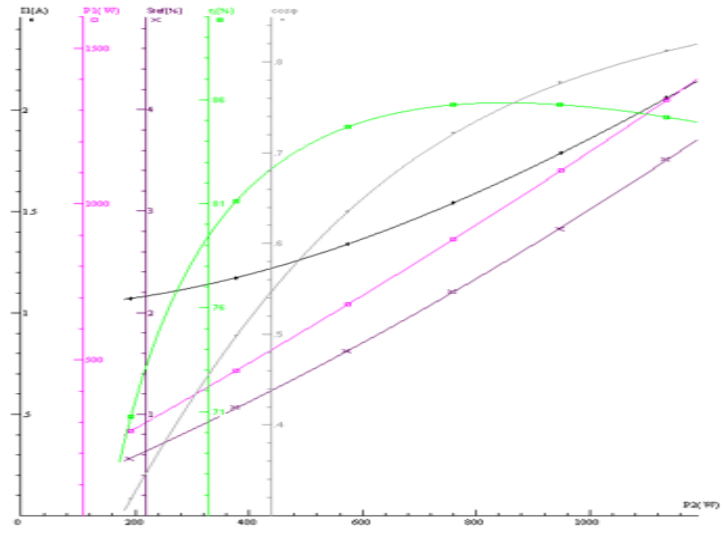

Format STD 3 Phase

Electrical Data				General Data	
Rated Motor Output Power	1 HP			Frame Size	56
Rated Motor Speed	1750 r/min			Enclosure	TEFC
Rated Motor Voltage (3 Phase)	230|460-60 Volts - HZ			Approximate Weight	47
Rated Motor Current	3.08/1.54 Amps			NEMA Design	B
Service Factor	1.25			IP Rating	69K
KVA Code	L			Insulation Class	F
Nominal Efficiency	85.5 %			Tropicalization	YES
Nominal Power Factor	0.71 cosθ			Duty	Cont.
Full Load Torque Ft-Lb	2.972528 Ft-Lb			Cable Entry	0
Temp Rise @ Full Load °C	33.7			Feet Removable	NO
Efficiency Level	IE3 - NEMA Premium			Double Drilled	0
Load Data	RPM	Trq %FL	Current Amps	Rated Ambient (°C)	40
Locked Rotor	-	307	7.7	Rated Altitude (M)	1000
Breakdown	-	399	-	Coating	unpainted - unpainted
Pull Up	-	267	-	Shaft Grounding	NO
125% of FL	1750	-	1.77	Brake Voltage (DC)	--
75% of FL	1771	-	1.32	Brake Torque (N-M)	--
50% of FL	1781	-	1.17	Mechanical Data	
No Load	--	-	1.03	Bearing DE Side	6205 2RS
Hazardous Location	--			Bearing NDE Side	6204 2RS
				Moment of Inertia	-- kg.m2
				Noise Level	Per NEMA dB (A)

CT VFD Range	--	Loaded Torque Curves	--
P1 = INPUT POWER (KW), S = Slip (% of Sync RPM), η = Efficiency (%), cosφ = Power Factor			

Certifications	UL	CSA	DOE
File Numbers	323353	224693	096A
Wiring Diagram	3PH 9 Lead Dual Voltage		

3 Phase - YY/Y - 9 Lead
4,1 Blue / 5,2 White / 6,3 Org / 7 Yl / 8 Blk / 9 RD
Cast Iron- 1,2,3 Top - 4,5,6,7,8,9 Bottom
Aluminum - 4,5,6,8,9 Top - 1,2,3,7 Bottom

CONNECTIONS

4	5	6	4	5	6
7	8	9	7	8	9
1	2	3	1	2	3
LOW VOLTAGE			HIGH VOLTAGE