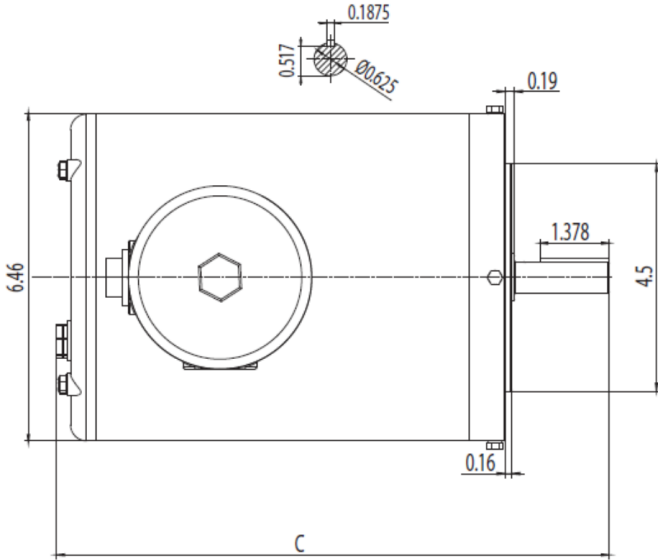

Model Number SS3-TF-56C-4-D-1-RND-230|460-60

MFG PN TSSF56 1U4B

List Price --

All data shown at HIGH voltage setting

Format STD 3 Phase

Electrical Data				General Data	
Rated Motor Output Power	1 HP			Frame Size	56
Rated Motor Speed	1750 r/min			Enclosure	TEFC
Rated Motor Voltage (3 Phase)	230 460-60 Volts - HZ			Approximate Weight	47
Rated Motor Current	3.08/1.54 Amps			NEMA Design	B
Service Factor	1.25			IP Rating	69K
KVA Code	L			Insulation Class	F
Nominal Efficiency	85.5 %			Tropicalization	YES
Nominal Power Factor	0.71 cosθ			Duty	Cont.
Full Load Torque Ft-Lb	2.972528 Ft-Lb			Cable Entry	0
Temp Rise @ Full Load °C	33.7			Feet Removable	NO
Efficiency Level	IE3 - NEMA Premium			Double Drilled	0
Load Data	RPM	Trq %FL	Current Amps	Rated Ambient (°C)	40
Locked Rotor	-	307	7.7	Rated Altitude (M)	1000
Breakdown	-	399	-	Coating	unpainted - unpainted
Pull Up	-	267	-	Shaft Grounding	NO
125% of FL	1750	-	1.77	Brake Voltage (DC)	--
75% of FL	1771	-	1.32	Brake Torque (N-M)	--
50% of FL	1781	-	1.17	Mechanical Data	
No Load	--	-	1.03	Bearing DE Side	6205 2RS
Hazardous Location	--			Bearing NDE Side	6204 2RS
				Moment of Inertia	-- kg.m2
				Noise Level	Per NEMA dB (A)

CT VFD Range	--	Loaded Torque Curves	--
P1 = INPUT POWER (KW), S = Slip (% of Sync RPM), η = Efficiency (%), cosφ = Power Factor			

Certifications	UL	CSA	DOE
File Numbers	323353	224693	096A
Wiring Diagram	3PH 9 Lead Dual Voltage		

3 Phase - YY/Y - 9 Lead
 4,1 Blue / 5,2 White / 6,3 Org / 7 Yl / 8 Blk / 9 RD
 Cast Iron- 1,2,3 Top - 4,5,6,7,8,9 Bottom
 Aluminum - 4,5,6,8,9 Top - 1,2,3,7 Bottom

CONNECTIONS

4	5	6	4	5	6
7	8	9	7	8	9
1	2	3	1	2	3
LOW VOLTAGE			HIGH VOLTAGE		

Model Number	SS3-TF-56C-4-D-1-RND-230 460-60
MFG PN	TSSF56 1U4B
List Price	--
Base Frame	RN-56C-SS-TF

HP	"C"
0.5 2P	10.4
0.33 4P	10.4
0.5 4P	11
0.75 2P	11
0.75 4P	11.6

MODEL NUMBER	RN-56C-AL-TF	ISSUE DATE:	5/2025
DIMENSIONS	IN		
CASTING MATERIAL	ALUMINUM	WWW.TECHTOPIND.COM	