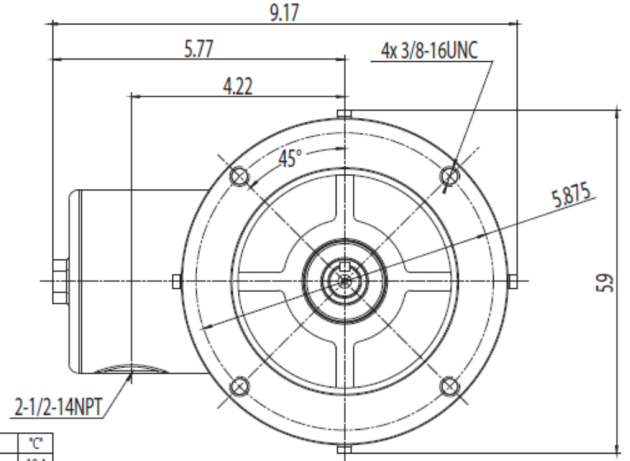

Model Number	SS3-TF-56C-4-D-1-RND-230|460-60
MFG PN	TSSF56 1U4B
List Price	--
Base Frame	RN-56C-SS-TF

HP	"C"
0.5 2P	10.4
0.33 4P	10.4
0.5 4P	11
0.75 2P	11
0.75 4P	11.6

MODEL NUMBER	RN-56C-AL-TF	ISSUE DATE:	5/2025
DIMENSIONS	IN		
CASTING MATERIAL	ALUMINUM	WWW.TECHTOPIND.COM	

Techtop Industries -2815 Colonnades Court - Peachtree Corners, GA 30071 - Phone: (678) 436-5540

Techtop Industries -2815 Colonnades Court - Peachtree Corners, GA 30071 - Phone: (678) 436-5540