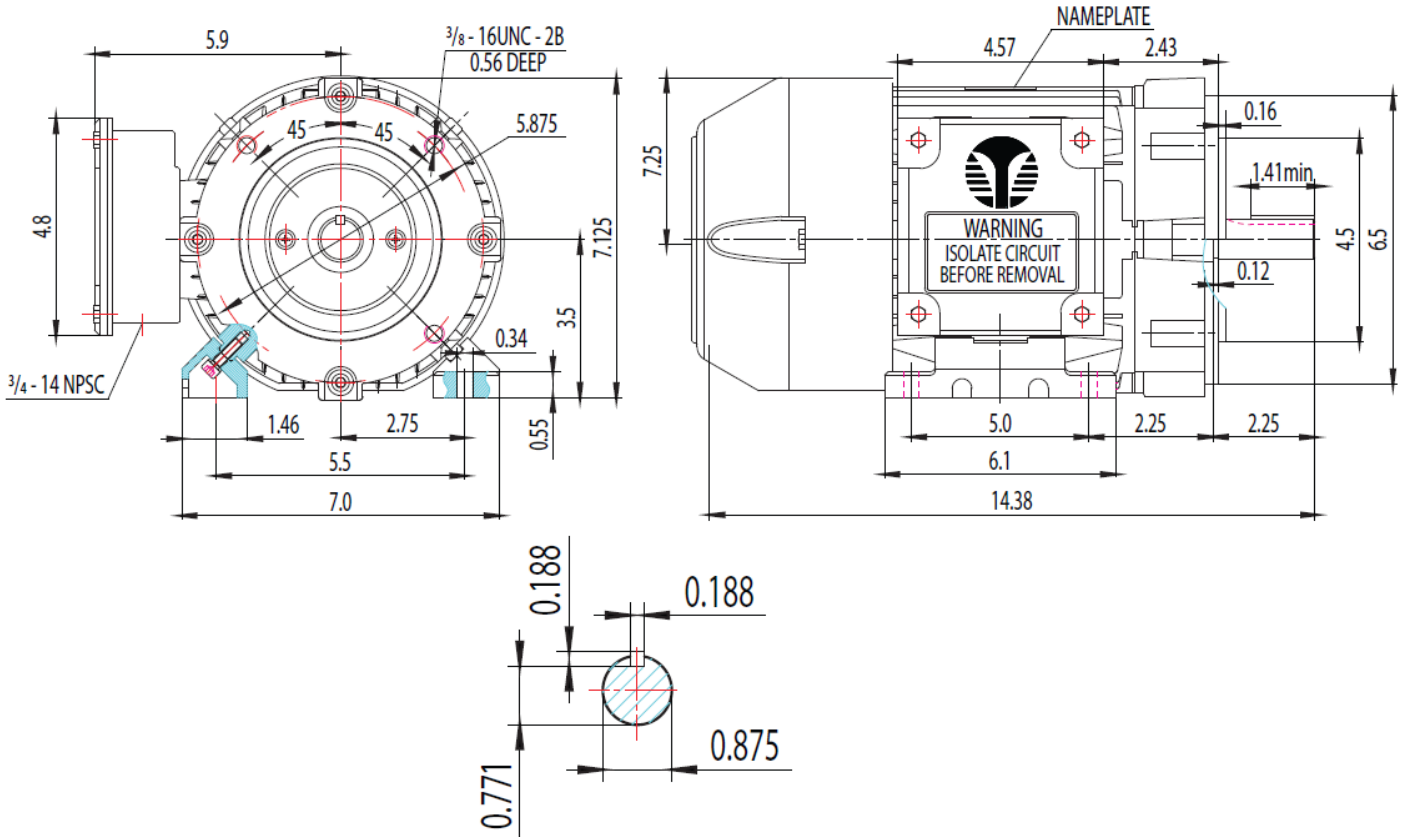

**Model Number** GR3-CI-TF-145TC-4-B-D-2-230|460-60

**MFG PN** TFC145T2U4B

**List Price** --

All data shown at HIGH voltage setting

Format | STD 3 Phase

Electrical Data				General Data	
Rated Motor Output Power	2 HP			Frame Size	145
Rated Motor Speed	1740 r/min			Enclosure	TEFC
Rated Motor Voltage (3 Phase)	230 460-60 Volts - HZ			Approximate Weight	62.8075
Rated Motor Current	5.6/2.8 Amps			NEMA Design	B
Service Factor	1.25			IP Rating	55
KVA Code	K			Insulation Class	F
Nominal Efficiency	86.5 %			Tropicalization	YES
Nominal Power Factor	0.78 cosθ			Duty	Cont.
Full Load Torque Ft-Lb	3.02416 Ft-Lb			Cable Entry	1.25
Temp Rise @ Full Load °C	50			Feet Removable	YES
Efficiency Level	IE3 - NEMA Premium			Double Drilled	NO
Load Data	RPM	Trq %FL	Current Amps	Rated Ambient (°C)	40
Locked Rotor	-	282	20.71	Rated Altitude (M)	1000
Breakdown	-	304	-	Coating	7024 - Graphite Grey
Pull Up	-	175	-	Shaft Grounding	NO
125% of FL	1722	-	3.36	Brake Voltage (DC)	
75% of FL	1758	-	2.26	Brake Torque (N-M)	
50% of FL	1772	-	1.85	Mechanical Data	
No Load	1799	-	1.46	Bearing DE Side	6205 ZZ
Hazardous Location	Class 1, Div 2, Grp A,B,C,D			Bearing NDE Side	6205 ZZ
				Moment of Inertia	kg.m2
				Noise Level	Per NEMA dB (A)
CT VFD Range		--		Loaded Torque Curves	
				<b>P1 = INPUT POWER (KW), S = Slip (% of Sync RPM), η = Efficiency (%), cosφ = Power Factor</b>	
Certifications	UL	CSA	DOE		
File Numbers	323353	224693	096A		
Wiring Diagram	3PH 9 Lead Dual Voltage				
<b>3 Phase - YY/Y - 9 Lead</b> 4,1 Blue / 5,2 White / 6,3 Org / 7 Yl / 8 Blk / 9 RD Cast Iron- 1,2,3 Top - 4,5,6,7,8,9 Bottom Aluminum - 4,5,6,8,9 Top - 1,2,3,7 Bottom					
<b>CONNECTIONS</b>					
				Techtop Industries -2815 Colonnades Court - Peachtree Corners, GA 30071 - Phone: (678) 436-5540	

Model Number GR3-CI-TF-145TC-4-B-D-2-230|460-60

MFG PN TFC145T2U4B

List Price --

Base Frame GR-145TC-CI-TF

FRAME: 145TC | HP: | RPM: | PHASE: 3 | VOLT: 208 - 230/460V | ENCL: TEFC | FREQ: 60 Hz | FLA: | LRA: